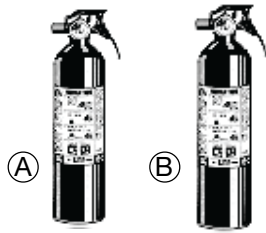

SAFETY PRODUCTS

**Rough Service
Drop Cord
Light Bulbs**

| Part No. | Description |
|----------------------------------|-------------------------|
| T-H-RS75 | 75 Watt, 115V, 24/Case |
| T-H-RS100 | 100 Watt, 115V, 24/Case |
| Coated Shatterproof Bulbs | |
| T-H-RS75C | 75 Watt, 115V, 24/Case |
| T-H-RS100C | 100 Watt, 115V, 24/Case |

**Dry Chemical
Fire Extinguishers**

(A) 2.5 Lb. UL Rated 10B:C.
For grease, oil, gasoline & electrical fires. Plastic nozzle. Bracket included.
Part No. T-H-1014204

(B) 2.75 lb. UL Rated 10B:C.
For grease, oil, gasoline & electrical fires. Metal nozzle with noncorroding gauge. Fully rechargeable. Bracket included.
Part No. T-H-1014205

5 lb. UL Rated ABC
For grease, oil, gasoline and electrical fires, plus wood and paper fires. Metal nozzle with hose and noncorroding gauge. Fully rechargeable. Bracket included.
Part No. T-H-1013303
Bracket Part No. T-H-420119

Made of engineering grade plastic. Virtually unbreakable. Install on emergency line. Includes 2 keys.
Part No. T-H-1011455-key number
 (Key Numbers 141,147,150,156,157)

Shipping Seal

Consecutively numbered. 8.5" long. Packs of 100.