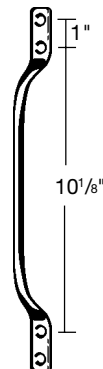

**Dry Chemical
Fire Extinguishers**

(A) 2.5 Lb. UL Rated 10B:C.
For grease, oil, gasoline & electrical fires. Plastic nozzle. Bracket included.
Part No. T-H-1014204

(B) 2.75 lb. UL Rated 10B:C.
For grease, oil, gasoline & electrical fires. Metal nozzle with noncorroding gauge. Fully rechargeable. Bracket included.
Part No. T-H-1014205

Part No. T-H-1010180

Safety Catwalk

For installation behind cab. Provides good nonskid surface, even in winter. 12 gauge steel. Zinc plated. 33³/₄" x 18³/₄"
Part No. T-H-1014217

Chrome Grab Handle

13" overall, 7" grab area. 2" high. Holes countersunk for 1/4" screws
Part No. T-H-1014218

Cast Aluminum Wheel Chock

7" wide, 8" high, 11" long
Part No. T-H-1013984

Rubber Wheel Chock

Reinforced rubber with eyebolt
6" wide, 10" high, 8" long
Part No. T-H-1013985

Rubber Dock Bumpers

Four Hole bumper
Molded, reinforced with flexible cord. Four 5/8" diameter mounting holes. 3³/₄" deep, 5¹/₄" wide, 8" high.
Part No. T-H-1190550

Two Hole Bumper
Molded tough rubber compound. Two 9/16" diameter mounting holes. 3¹/₄" deep, 2⁷/₈" wide, 6" high.
Part No. T-H-1149548

Rubber "D" Bumpers

4" x 4" x 12" with two 13/16" diameter holes on 8" centers
Part No. T-H-1149549
2¹/₈" x 1⁷/₈" x 10" with 2 holes
Part No. T-H-1149551