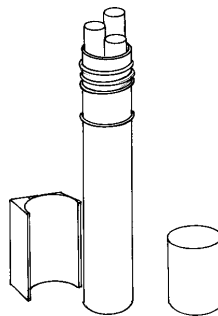

Two Hole Bumper
Molded tough rubber compound. Two 9/16" diameter mounting holes. 3¹/₄" deep, 2⁷/₈" wide, 6" high.
Part No. T-H-1149548

Rubber "D" Bumpers

4" x 4" x 12" with two 13/16" diameter holes on 8" centers
Part No. T-H-1149549
2¹/₈" x 1⁷/₈" x 10" with 2 holes
Part No. T-H-1149551

Part No. T-H-1011038

30 Minute Fuses

Part No. T-H-1011068 w/wire stand
Part No. T-H-1011078 w/spike

Fusee Storage

Kit includes mounting bracket, fusee case, and screw-off cap.

Part No. T-H-14031

Gladhand Lock

Part No. T-H-1010109

Wide Load Banners

14" high, 72" long, with grommets in each corner. Yellow background with 12" high black letters.

"Wide Load" one side, "Oversize Load" on opposite side.

Part No. T-H-1010215