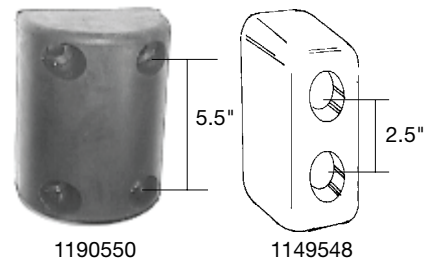

Part No. T-H-1010180

Safety Catwalk

For installation behind cab. Provides good nonskid surface, even in winter. 12 gauge steel. Zinc plated. 33³/₄" x 18³/₄"
Part No. T-H-1014217

Chrome Grab Handle

13" overall, 7" grab area. 2" high. Holes countersunk for 1/4" screws
Part No. T-H-1014218

Cast Aluminum Wheel Chock

7" wide, 8" high, 11" long
Part No. T-H-1013984

Rubber Wheel Chock

Reinforced rubber with eyebolt
6" wide, 10" high, 8" long
Part No. T-H-1013985

Rubber Dock Bumpers

Four Hole bumper
Molded, reinforced with flexible cord. Four 5/8" diameter mounting holes. 3³/₄" deep, 5¹/₄" wide, 8" high.
Part No. T-H-1190550

Two Hole Bumper
Molded tough rubber compound. Two 9/16" diameter mounting holes. 3¹/₄" deep, 2⁷/₈" wide, 6" high.
Part No. T-H-1149548

Rubber "D" Bumpers

4" x 4" x 12" with two 13/16" diameter holes on 8" centers
Part No. T-H-1149549
2¹/₈" x 1⁷/₈" x 10" with 2 holes
Part No. T-H-1149551