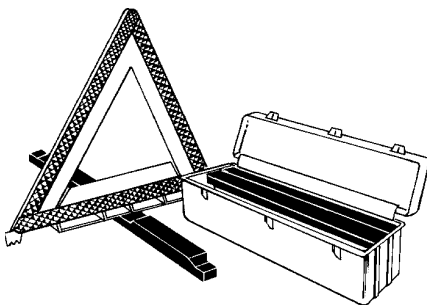

Triangle Warning Kit

Three triangles packed in corrosion-proof plastic storage box. Heavy base with rubber feet helps withstand high winds. Meets or exceeds all applicable DOT, FMVSS, and state requirements.
Part No. T-H-1014509