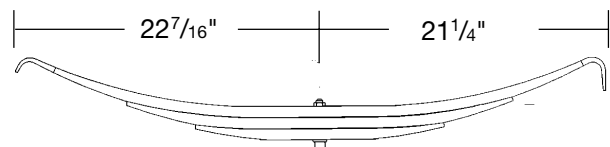

Trailer Spring, Three Leaf, 3-5/8" Arch
24,000 lb. capacity. Replaces 356-00
IMPORTED