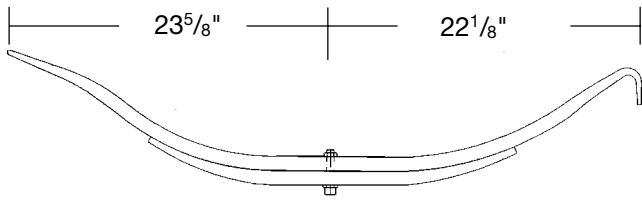

LEAF SPRINGS

Trailer Spring, Two Leaf - High $6\frac{3}{4}$ " Arch
22,400 lb. GAWR
Hutchens 324-00 (TRA-2752)
Part No. T-S-324-00