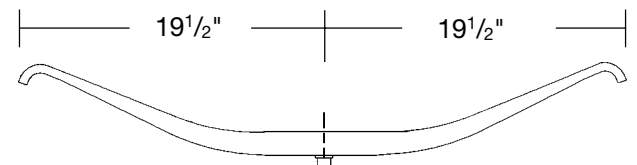

Trailer Spring, Single Leaf
Low $4\frac{5}{8}$ " arch, 10,500 lb capacity
Replaces Fruehauf UCD008315-001
Part No. T-S-TRA013