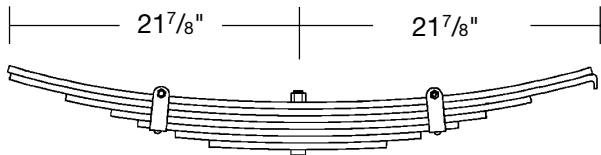

Trailer Spring, Seven Leaf Medium 4¹/₄" Arch
Replaces Reyco T3086, 9,000 lb.
21B Suspension
Part No. T-S-TRA2256-SP