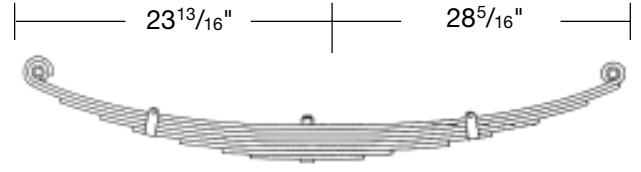

**Part No. T-S-83-115**

Trailer Spring, Three Leaf, 4-1/2" Arch  
24,000 lb. capacity. Replaces 355-00  
IMPORTED

**Part No. T-S-TRA-2727-SP**

Trailer Spring, Three Leaf, 3-5/8" Arch  
24,000 lb. capacity. Replaces 356-00  
IMPORTED

**Part No. T-S-TRA-2728-SP**

**LEAF SPRINGS**

Ford Drive 3, 8/3/3 Leaf, 7" Arch  
10,400 lb. capacity.

**Part No. T-S-43-415**

Ford L Series, 10 Leaf, 5<sup>7/8</sup>" Arch  
7,200 lb. capacity.

**Part No. T-S-43-432**