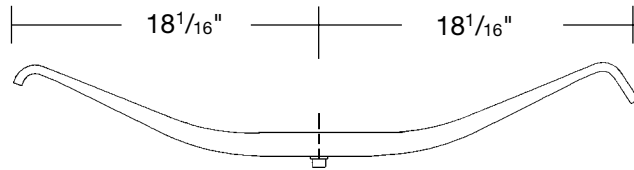

**LEAF SPRINGS**

Trailer Spring, Single Leaf - Low  $4\frac{3}{8}$ " Arch  
42.5" Axle Spacing, 22,400 lb. GAWR  
Hutchens 7051-42  
**Part No. T-S-TRA026**

Trailer Spring, Single Leaf - High  $7\frac{1}{8}$ " Arch  
22,400 lb. GAWR  
Hutchens 360-00 (TRA-023)  
**Part No. T-S-360-00**

Trailer Spring, Single Leaf - Low Arch  
22,400 lb. GAWR  
Hutchens 363-00  
**Part No. T-S-363-00**

Trailer Spring, Single Leaf,  $5\frac{1}{4}$ " Arch  
Replaces T/M 3-A3-56  
**Part No. T-S-TRA051**