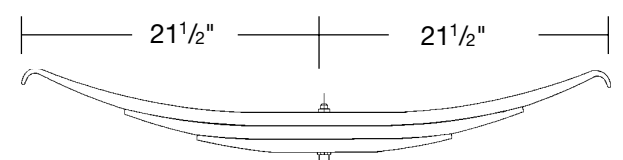

Trailer Spring, Three Leaf, $4\frac{1}{8}$ "
10,000 lb. Capacity
Replaces Fruehauf UCD 000511-001 (TRA-693)
Part No. T-S-UCD0511-1-693