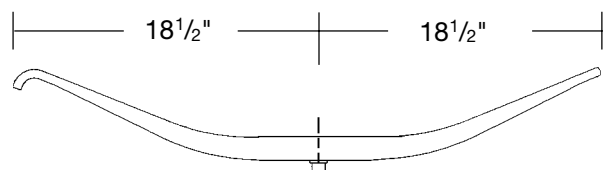

Trailer Spring, Single Leaf
Medium 3" arch, 11,000 lb. capacity
Replaces Reyco T7297
Part No. T-S-TRA035