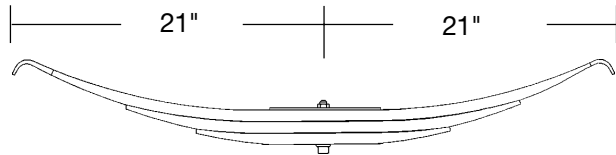

LEAF SPRINGS

Trailer Spring, Three Leaf  
11,000 lb. Capacity  
Model 86, 88

**Part No. T-S-0079-02 (Low 3<sup>5</sup>/<sub>8</sub>" Arch) (T-S-TRA-3340)**  
**Part No. T-S-0079-01 (High 5<sup>3</sup>/<sub>8</sub>" Arch) (T-S-TRA-3341)**

Trailer Spring, Three Leaf, 5<sup>1</sup>/<sub>8</sub>" Arch  
Dayton  
New Style

**Part No. T-S-TRA344-SP**

Trailer Spring, Three Leaf, 4<sup>3</sup>/<sub>16</sub>" Arch  
3-1/2" Wide  
Replaces Trailmobile 3-A3-62, TRA1492  
**Part No. T-S-TRA1492**