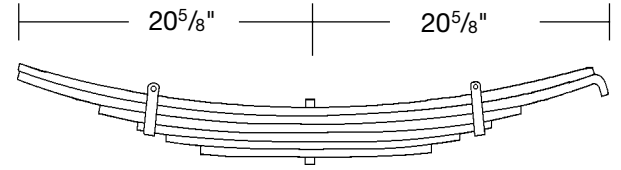

Trailer Spring, Six Leaf, 3⁷/₈" Arch
Replaces Trailmobile 3-A3-47
Part No. T-S-TRA1477-SP