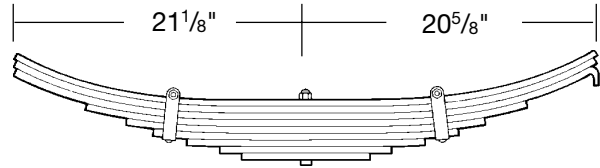

Trailer Spring, Nine Leaf 2 1/2" Arch
Replaces Reyco T7542, 21B
Part No. T-S-TRA2297-SP