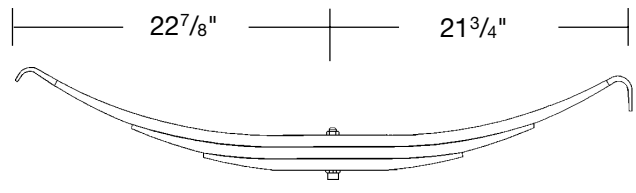

## LEAF SPRINGS

Trailer Spring, Two Leaf - High  $6\frac{3}{4}$ " Arch  
22,400 lb. GAWR  
Hutchens 324-00 (TRA-2752)  
**Part No. T-S-324-00**

Trailer Spring, Two Leaf - Medium  $5\frac{1}{4}$ " Arch  
22,400 lb. GAWR  
Hutchens 326-00 (TRA-2754)  
**Part No. T-S-326-00**

Trailer Spring, Three Leaf - High 6" Arch  
22,400 lb. GAWR  
Hutchens 354-00 (TRA-2726)  
**Part No. T-S-354-00**

Trailer Spring, Three Leaf - Medium  $4\frac{1}{2}$ " Arch  
22,400 lb. GAWR  
Hutchens 355-00 (TRA-2727)  
**Part No. T-S-355-00**