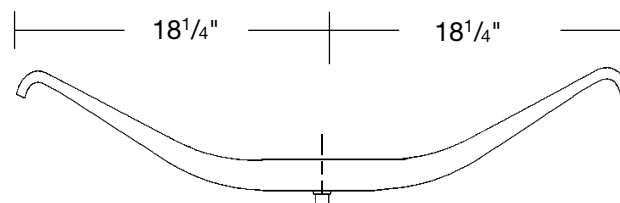

**LEAF SPRINGS**

Trailer Spring, Single Leaf - Low  $4\frac{3}{8}$ " Arch  
42.5" Axle Spacing, 22,400 lb. GAWR  
Hutchens 7051-42  
**Part No. T-S-TRA026**

Trailer Spring, Single Leaf - High  $7\frac{1}{8}$ " Arch  
22,400 lb. GAWR  
Hutchens 360-00 (TRA-023)  
**Part No. T-S-360-00**

Trailer Spring, Single Leaf - Low Arch  
22,400 lb. GAWR  
Hutchens 363-00  
**Part No. T-S-363-00**

Trailer Spring, Single Leaf,  $5\frac{1}{4}$ " Arch  
Replaces T/M 3-A3-56  
**Part No. T-S-TRA051**

Trailer Spring, Single Leaf,  $4\frac{3}{4}$ " Arch  
10,500 lb. capacity  
Replaces Fruehauf UXA0186-1  
**Part No. T-S-TRA011**

Trailer Spring, Single Leaf  
 $4\frac{3}{4}$ " arch, 14,500 lb capacity  
Replaces Fruehauf UCC007280-001  
**Part No. T-S-TRA012**

Trailer Spring, Single Leaf  
4" Medium Arch, 11,000 lb. capacity  
Replaces Reyco T5555, 5555-00  
**Part No. T-S-TRA031**

Trailer Spring, Single Leaf  
Low  $4\frac{5}{8}$ " arch, 10,500 lb capacity  
Replaces Fruehauf UCD008315-001  
**Part No. T-S-TRA013**