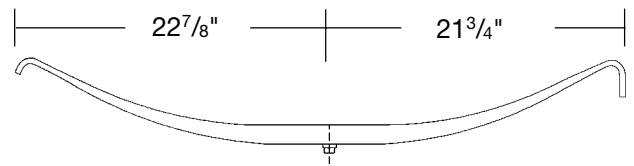

**LEAF SPRINGS**

Trailer Spring, Single Leaf - Low  $4\frac{3}{8}$ " Arch  
42.5" Axle Spacing, 22,400 lb. GAWR  
Hutchens 7051-42  
**Part No. T-S-TRA026**

Trailer Spring, Single Leaf - High  $7\frac{1}{8}$ " Arch  
22,400 lb. GAWR  
Hutchens 360-00 (TRA-023)  
**Part No. T-S-360-00**

Trailer Spring, Single Leaf - Low Arch  
22,400 lb. GAWR  
Hutchens 363-00  
**Part No. T-S-363-00**

Trailer Spring, Single Leaf,  $5\frac{1}{4}$ " Arch  
Replaces T/M 3-A3-56  
**Part No. T-S-TRA051**