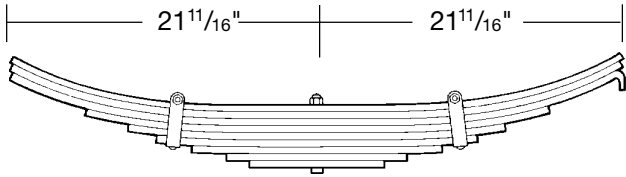

LEAF SPRINGS

Truck Spring, Eight Leaf 3" Arch, 3 1/2" Wide
Replaces Navistar 493692C91
For Four Spring Tandem
Part No. T-S-55-021