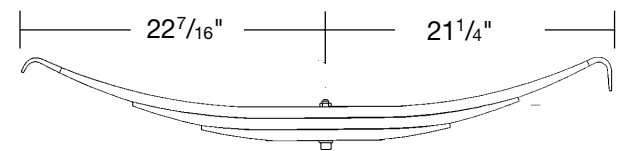

## LEAF SPRINGS

Trailer Spring, Two Leaf - High  $6\frac{3}{4}$ " Arch  
22,400 lb. GAWR  
Hutchens 324-00 (TRA-2752)  
**Part No. T-S-324-00**

Trailer Spring, Two Leaf - Medium  $5\frac{1}{4}$ " Arch  
22,400 lb. GAWR  
Hutchens 326-00 (TRA-2754)  
**Part No. T-S-326-00**

Trailer Spring, Three Leaf - High 6" Arch  
22,400 lb. GAWR  
Hutchens 354-00 (TRA-2726)  
**Part No. T-S-354-00**

Trailer Spring, Three Leaf - Medium  $4\frac{1}{2}$ " Arch  
22,400 lb. GAWR  
Hutchens 355-00 (TRA-2727)  
**Part No. T-S-355-00**