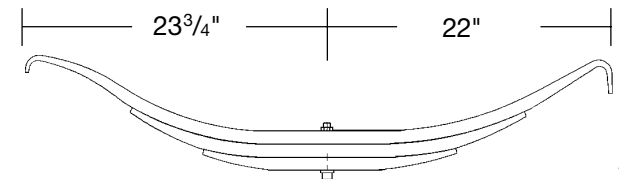

Trailer Spring, Three Leaf - High $5\frac{1}{2}$ " Arch
Heavy Duty - 24,000 lb. GAWR
Hutchens 365-00 (TRA-2740)
Part No. T-S-365-00