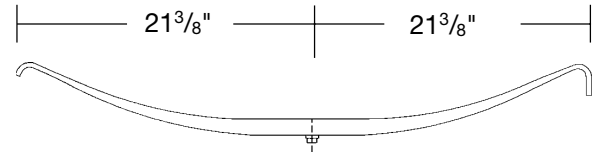

**LEAF SPRINGS**

Trailer Spring, Single Leaf - Low  $4\frac{3}{8}$ " Arch  
42.5" Axle Spacing, 22,400 lb. GAWR  
Hutchens 7051-42  
**Part No. T-S-TRA026**

Trailer Spring, Single Leaf - High  $7\frac{1}{8}$ " Arch  
22,400 lb. GAWR  
Hutchens 360-00 (TRA-023)  
**Part No. T-S-360-00**

Trailer Spring, Single Leaf - Low Arch  
22,400 lb. GAWR  
Hutchens 363-00  
**Part No. T-S-363-00**

Trailer Spring, Single Leaf,  $5\frac{1}{4}$ " Arch  
Replaces T/M 3-A3-56  
**Part No. T-S-TRA051**