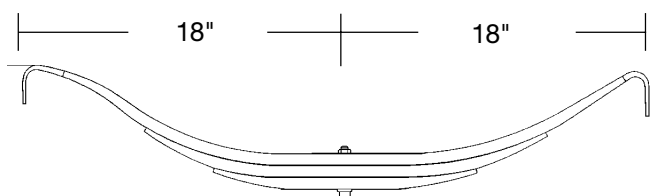

Trailer Spring, Three Leaf - Low  $3\frac{5}{8}$ " Arch  
22,400 lb. GAWR  
Hutchens 356-00 (TRA-2728)  
**Part No. T-S-356-00**

Trailer Spring, Three Leaf - High  $5\frac{1}{2}$ " Arch  
Heavy Duty - 24,000 lb. GAWR  
Hutchens 365-00 (TRA-2740)  
**Part No. T-S-365-00**

Trailer Spring, Three Leaf,  $3\frac{1}{2}$ " Arch  
10,000 lb. Capacity  
Replaces Fruehauf UCE 000100-001  
**Part No. T-S-TRA3603-SP**

Trailer Spring, Three Leaf - Low  $3\frac{1}{4}$ " Arch  
Heavy Duty - 24,000 lb. GAWR  
Hutchens 365-01 (TRA-2741)  
**Part No. T-S-365-01**