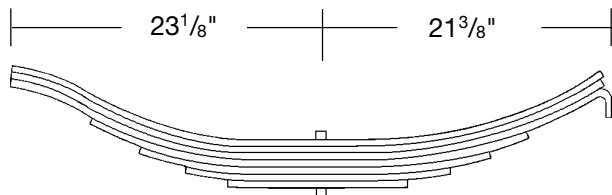

Trailer Spring, Seven Leaf - High 5" Arch
Hutchens 751-05 (TRA-2705)
Part No. T-S-751-05