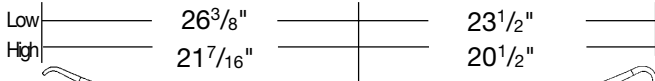

LEAF SPRINGS

Trailer Spring, Three Leaf
11,000 lb. Capacity
Model 86, 88

Part No. T-S-0079-02 (Low 3⁵/₈" Arch) (T-S-TRA-3340)
Part No. T-S-0079-01 (High 5³/₈" Arch) (T-S-TRA-3341)