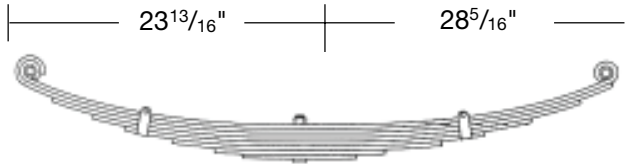

**Part No. T-S-TRA-2728-SP**

**LEAF SPRINGS**

Ford Drive 3, 8/3/3 Leaf, 7" Arch  
10,400 lb. capacity.

**Part No. T-S-43-415**

Ford L Series, 10 Leaf, 5<sup>7/8</sup>" Arch  
7,200 lb. capacity.

**Part No. T-S-43-432**