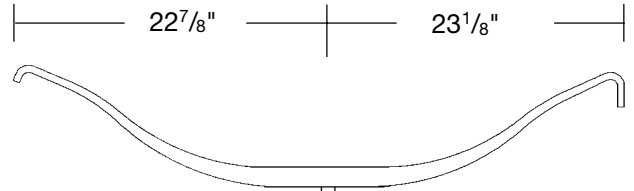

**LEAF SPRINGS**

Trailer Spring, Single Leaf - Low  $4\frac{3}{8}$ " Arch  
42.5" Axle Spacing, 22,400 lb. GAWR  
Hutchens 7051-42  
**Part No. T-S-TRA026**

Trailer Spring, Single Leaf - High  $7\frac{1}{8}$ " Arch  
22,400 lb. GAWR  
Hutchens 360-00 (TRA-023)  
**Part No. T-S-360-00**

Trailer Spring, Single Leaf - Low Arch  
22,400 lb. GAWR  
Hutchens 363-00  
**Part No. T-S-363-00**

Trailer Spring, Single Leaf,  $5\frac{1}{4}$ " Arch  
Replaces T/M 3-A3-56  
**Part No. T-S-TRA051**