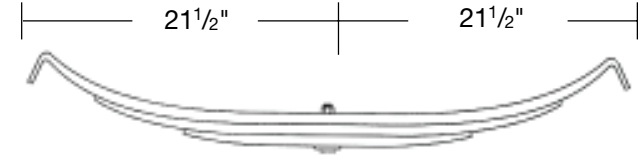

Fruehauf F Series, 1 Leaf, 3^{1/2}" Arch
10,500 lb. capacity.

Part No. T-S-TRA-018