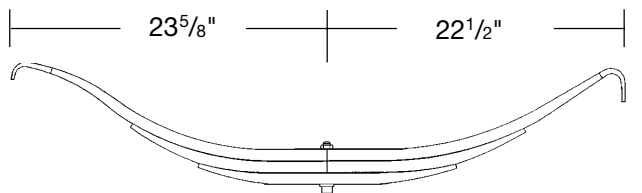

Trailer Spring, Single Leaf  
4" Medium Arch, 11,000 lb. capacity  
Replaces Reyco T5555, 5555-00  
**Part No. T-S-TRA031**

Trailer Spring, Single Leaf  
Low  $4\frac{5}{8}$ " arch, 10,500 lb capacity  
Replaces Fruehauf UCD008315-001  
**Part No. T-S-TRA013**

Trailer Spring, Single Leaf  
High  $4\frac{5}{8}$ " arch, 10,500 lb. capacity  
Replaces Fruehauf UXA000178  
**Part No. T-S-TRA015**

Trailer Spring, Single Leaf  
Medium 3" arch, 11,000 lb. capacity  
Replaces Reyco T7297  
**Part No. T-S-TRA035**

## LEAF SPRINGS

Trailer Spring, Two Leaf - High  $6\frac{3}{4}$ " Arch  
22,400 lb. GAWR  
Hutchens 324-00 (TRA-2752)  
**Part No. T-S-324-00**

Trailer Spring, Two Leaf - Medium  $5\frac{1}{4}$ " Arch  
22,400 lb. GAWR  
Hutchens 326-00 (TRA-2754)  
**Part No. T-S-326-00**