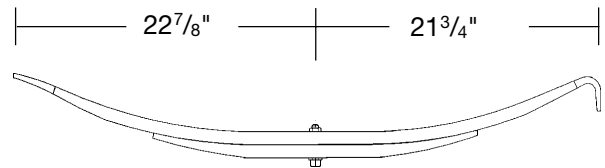

Trailer Spring, Single Leaf  
4" Medium Arch, 11,000 lb. capacity  
Replaces Reyco T5555, 5555-00  
**Part No. T-S-TRA031**

Trailer Spring, Single Leaf  
Low  $4\frac{5}{8}$ " arch, 10,500 lb capacity  
Replaces Fruehauf UCD008315-001  
**Part No. T-S-TRA013**

Trailer Spring, Single Leaf  
High  $4\frac{5}{8}$ " arch, 10,500 lb. capacity  
Replaces Fruehauf UXA000178  
**Part No. T-S-TRA015**

Trailer Spring, Single Leaf  
Medium 3" arch, 11,000 lb. capacity  
Replaces Reyco T7297  
**Part No. T-S-TRA035**

## LEAF SPRINGS

Trailer Spring, Two Leaf - High  $6\frac{3}{4}$ " Arch  
22,400 lb. GAWR  
Hutchens 324-00 (TRA-2752)  
**Part No. T-S-324-00**

Trailer Spring, Two Leaf - Medium  $5\frac{1}{4}$ " Arch  
22,400 lb. GAWR  
Hutchens 326-00 (TRA-2754)  
**Part No. T-S-326-00**