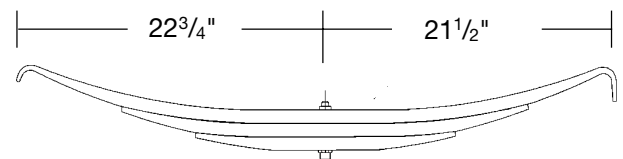

Trailer Spring, Three Leaf - Low $3\frac{1}{4}$ " Arch
Heavy Duty - 24,000 lb. GAWR
Hutchens 365-01 (TRA-2741)
Part No. T-S-365-01