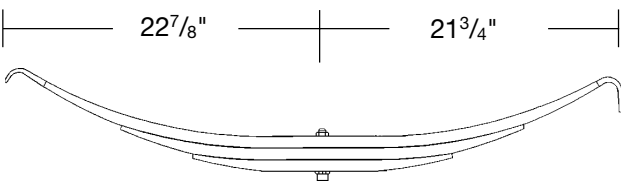

**Part No. T-S-96-999**

Trailer Spring, Three Leaf, 6" Arch  
24,000 lb. capacity. Replaces 354-00  
IMPORTED

**Part No. T-S-TRA-2726-SP**

Truck Spring, Fourteen Leaf Medium 4 5/8" Arch  
Replaces Reyco 09475-01  
8500 lb., for 101A, 102, 102W

**Part No. T-S-83-115**

Trailer Spring, Three Leaf, 4-1/2" Arch  
24,000 lb. capacity. Replaces 355-00  
IMPORTED

**Part No. T-S-TRA-2727-SP**

Trailer Spring, Three Leaf, 3-5/8" Arch  
24,000 lb. capacity. Replaces 356-00  
IMPORTED