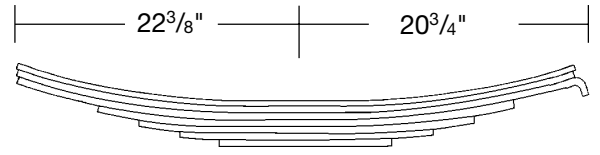

Trailer Spring, Seven Leaf - Low 2³/₄" Arch
Hutchens 751-01 (TRA-2706)
Part No. T-S-751-01