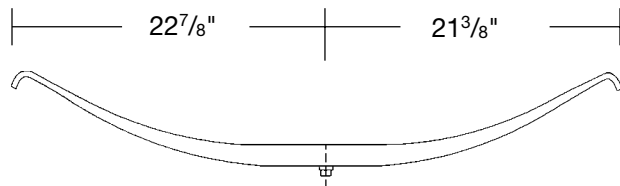

**LEAF SPRINGS**

Trailer Spring, Single Leaf - Low  $4\frac{3}{8}$ " Arch  
42.5" Axle Spacing, 22,400 lb. GAWR  
Hutchens 7051-42  
**Part No. T-S-TRA026**

Trailer Spring, Single Leaf - High  $7\frac{1}{8}$ " Arch  
22,400 lb. GAWR  
Hutchens 360-00 (TRA-023)  
**Part No. T-S-360-00**

Trailer Spring, Single Leaf - Low Arch  
22,400 lb. GAWR  
Hutchens 363-00  
**Part No. T-S-363-00**

Trailer Spring, Single Leaf,  $5\frac{1}{4}$ " Arch  
Replaces T/M 3-A3-56  
**Part No. T-S-TRA051**