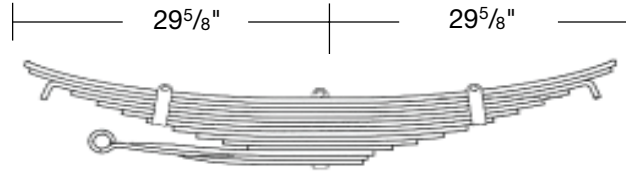

Part No. T-S-TRA-2727-SP

LEAF SPRINGS

Ford Drive 3, 8/3/3 Leaf, 7" Arch
10,400 lb. capacity.

Part No. T-S-43-415