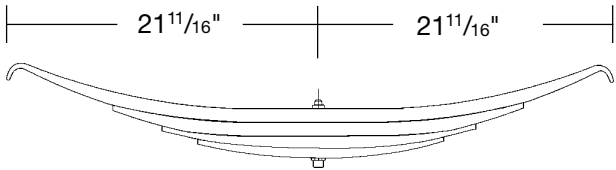

Trailer Spring, Four Leaf, 4¹/₈" Arch
Replaces Fruehauf UCB0201
Part No. T-S-TRA699