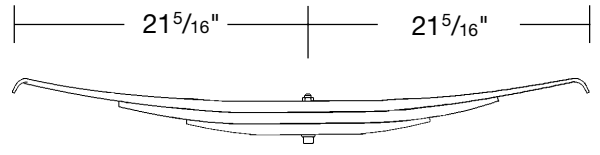

LEAF SPRINGS

Trailer Spring, Three Leaf  
11,000 lb. Capacity  
Model 86, 88

**Part No. T-S-0079-02 (Low 3<sup>5</sup>/<sub>8</sub>" Arch) (T-S-TRA-3340)**  
**Part No. T-S-0079-01 (High 5<sup>3</sup>/<sub>8</sub>" Arch) (T-S-TRA-3341)**

Trailer Spring, Three Leaf, 5<sup>1</sup>/<sub>8</sub>" Arch  
Dayton  
New Style

**Part No. T-S-TRA344-SP**

Trailer Spring, Three Leaf, 4<sup>3</sup>/<sub>16</sub>" Arch  
3-1/2" Wide  
Replaces Trailmobile 3-A3-62, TRA1492  
**Part No. T-S-TRA1492**