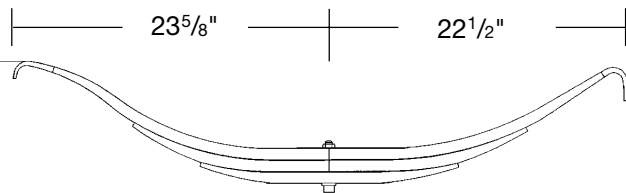

Part No. T-S-TRA2717

Trailer Spring, Three Leaf, 6" Arch
24,000 lb. capacity. Replaces 354-00
IMPORTED