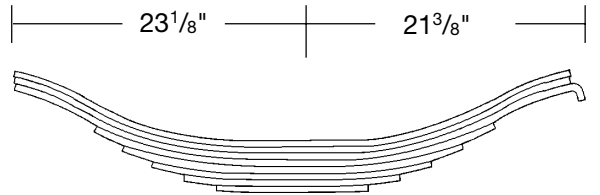

Trailer Spring, Six Leaf, 3<sup>7</sup>/<sub>8</sub>" Arch  
Replaces Trailmobile 3-A3-47  
**Part No. T-S-TRA1477-SP**

Trailer Spring, Seven Leaf Medium 4<sup>1</sup>/<sub>4</sub>" Arch  
Replaces Reyco T3086, 9,000 lb.  
21B Suspension  
**Part No. T-S-TRA2256-SP**

Trailer Spring, Seven Leaf - Low 2<sup>3</sup>/<sub>4</sub>" Arch  
Hutchens 751-01 (TRA-2706)  
**Part No. T-S-751-01**

Trailer Spring, Seven Leaf - High 5" Arch  
Hutchens 751-05 (TRA-2705)  
**Part No. T-S-751-05**