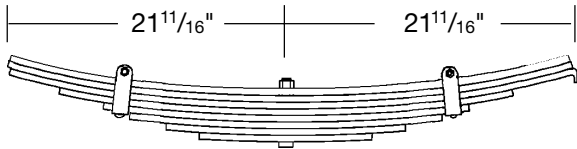

Trailer Spring, Eight Leaf, 3 5/8" Arch
Replaces Reyco T3564, 11,000 lb.
21B Suspension
Part No. T-S-TRA2270