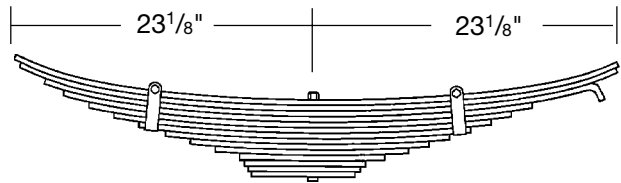

Truck Spring, Fourteen Leaf Medium 4 5/8" Arch
Replaces Reyco 09475-01
8500 lb., for 101A, 102, 102W

Part No. T-S-83-115