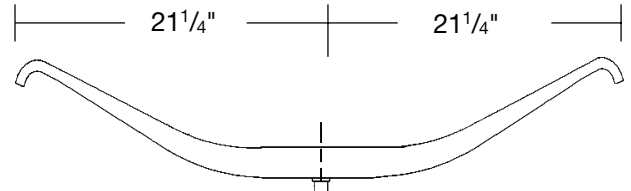

Trailer Spring, Single Leaf
 $4\frac{3}{4}$ " arch, 14,500 lb capacity
Replaces Fruehauf UCC007280-001
Part No. T-S-TRA012