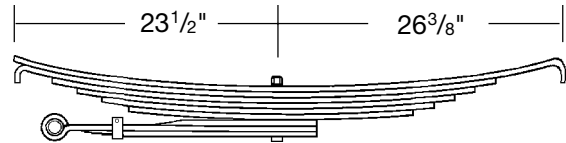

Six Leaf - 3 Leaf Truck Spring, 5 1/4" Arch
Replaces White 8027418 8000 lb.

Part No. T-S-96-999