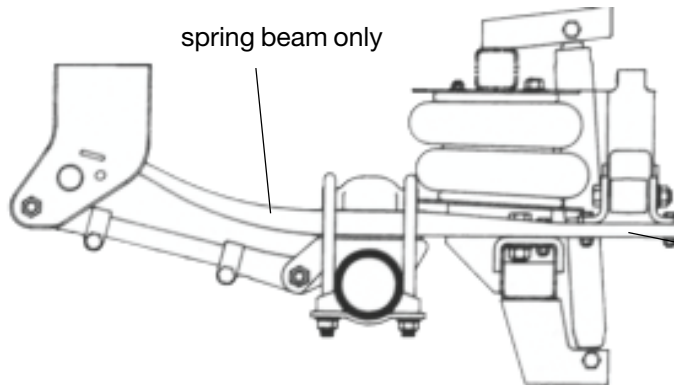

REYCO 86 AR Spring Beam Assembly

Part No. T-S-19913K1 (LH)
Part No. T-S-19914K1 (RH)

WE CAN GET YOU THE SPRING YOU NEED TO DO THE JOB!!