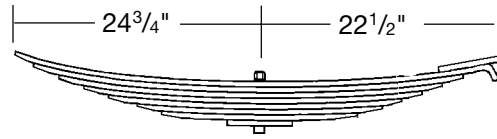

Truck Spring, Eight Leaf 2 3/8" Arch
Replaces Navistar 493692C91
Four Spring Tandem
Part No. T-S-46-897