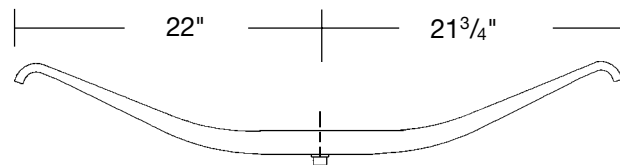

**LEAF SPRINGS**

Trailer Spring, Single Leaf - Low  $4\frac{3}{8}$ " Arch  
42.5" Axle Spacing, 22,400 lb. GAWR  
Hutchens 7051-42  
**Part No. T-S-TRA026**

Trailer Spring, Single Leaf - High  $7\frac{1}{8}$ " Arch  
22,400 lb. GAWR  
Hutchens 360-00 (TRA-023)  
**Part No. T-S-360-00**

Trailer Spring, Single Leaf - Low Arch  
22,400 lb. GAWR  
Hutchens 363-00  
**Part No. T-S-363-00**

Trailer Spring, Single Leaf,  $5\frac{1}{4}$ " Arch  
Replaces T/M 3-A3-56  
**Part No. T-S-TRA051**

Trailer Spring, Single Leaf,  $4\frac{3}{4}$ " Arch  
10,500 lb. capacity  
Replaces Fruehauf UXA0186-1  
**Part No. T-S-TRA011**

Trailer Spring, Single Leaf  
 $4\frac{3}{4}$ " arch, 14,500 lb capacity  
Replaces Fruehauf UCC007280-001  
**Part No. T-S-TRA012**