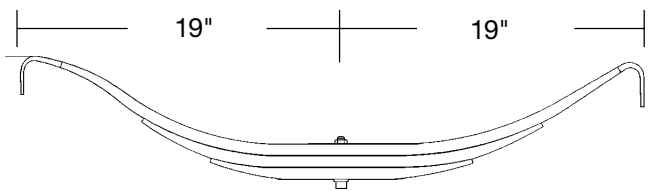

## LEAF SPRINGS

Trailer Spring, Two Leaf - High  $6\frac{3}{4}$ " Arch  
22,400 lb. GAWR  
Hutchens 324-00 (TRA-2752)  
**Part No. T-S-324-00**

Trailer Spring, Two Leaf - Medium  $5\frac{1}{4}$ " Arch  
22,400 lb. GAWR  
Hutchens 326-00 (TRA-2754)  
**Part No. T-S-326-00**

Trailer Spring, Three Leaf - High 6" Arch  
22,400 lb. GAWR  
Hutchens 354-00 (TRA-2726)  
**Part No. T-S-354-00**

Trailer Spring, Three Leaf - Medium  $4\frac{1}{2}$ " Arch  
22,400 lb. GAWR  
Hutchens 355-00 (TRA-2727)  
**Part No. T-S-355-00**

Trailer Spring, Three Leaf - Low  $3\frac{5}{8}$ " Arch  
22,400 lb. GAWR  
Hutchens 356-00 (TRA-2728)  
**Part No. T-S-356-00**

Trailer Spring, Three Leaf - High  $5\frac{1}{2}$ " Arch  
Heavy Duty - 24,000 lb. GAWR  
Hutchens 365-00 (TRA-2740)  
**Part No. T-S-365-00**